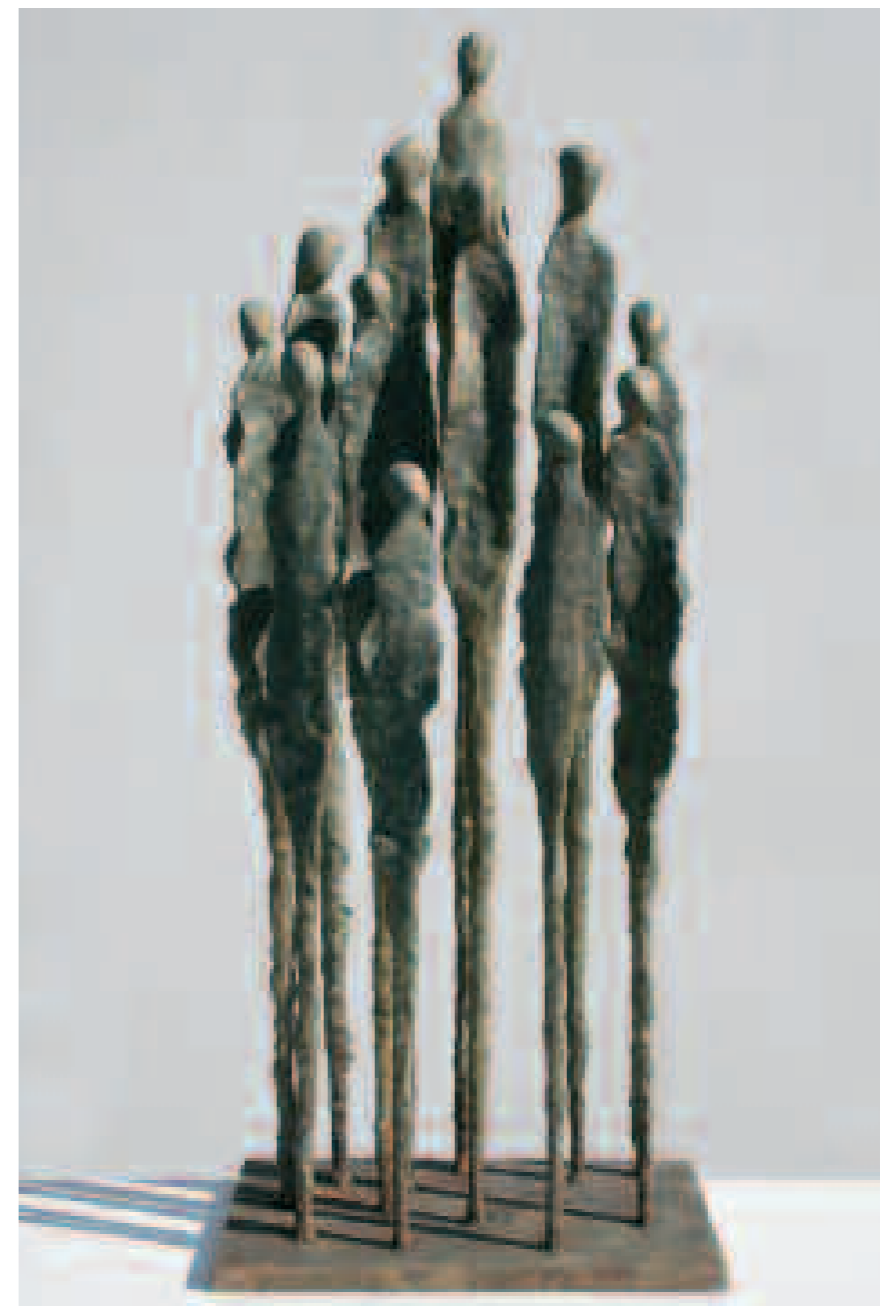

JORGENSEN FINE ART

29 Molesworth Street, Dublin 2.

Telephone 661 9758 & 661 9759 Fax 661 9760

E-mail: info@jorgensenfineart.com Website: www.jorgensenfineart.com

SCULPTURE